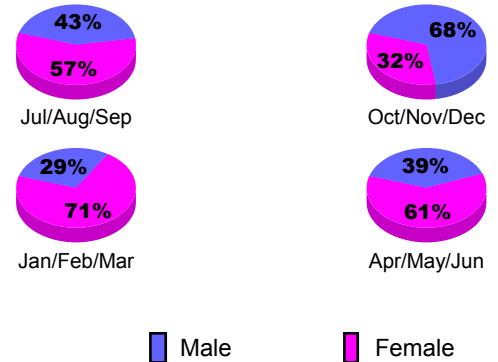

Membership Results 2012-2013
Goal, New, Dropped, Gain/Loss

YTD Status Quo Clubs 2012-2013

Status Quo Clubs Compared to Status Quo Members

Gender Comparison 2012-2013

Club Gain/Loss 2012-2013

Membership Gain/Loss 2012-2013