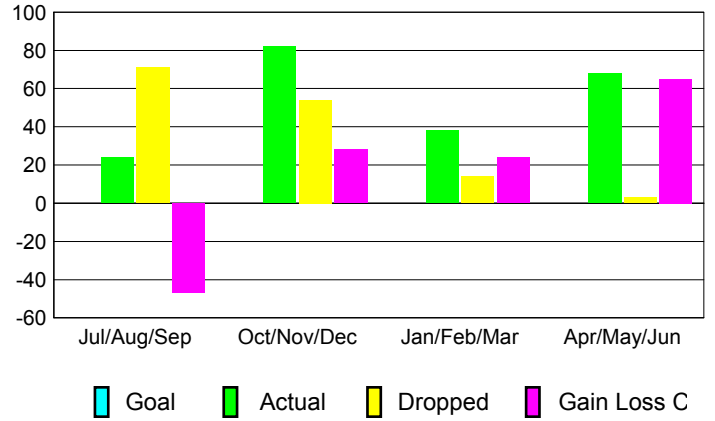

Membership Results 2012-2013
Goal, New, Dropped, Gain/Loss