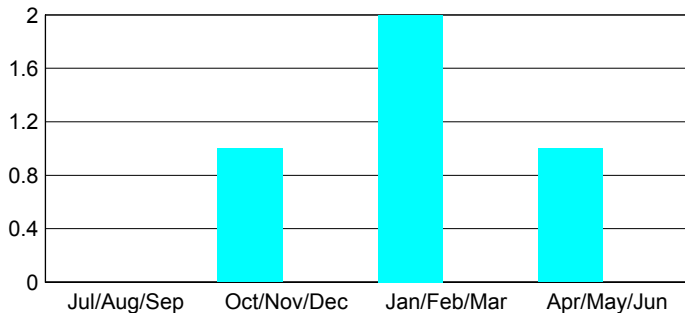

Club Results 2012-2013
Goal, New, Dropped, Gain/Loss

MEMBERSHIP

Month	Net Memb Goal	Actual New Memb	Actual Dropped Memb	Gain/Loss of Memb
2012-2013				
Jul/Aug/Sep		24	71	-47
Oct/Nov/Dec		82	54	28
Jan/Feb/Mar		38	14	24
Apr/May/Jun		68	3	65
Totals		212	142	70

Membership Results 2012-2013
Goal, New, Dropped, Gain/Loss

YTD Status Quo Clubs 2012-2013

Status Quo Clubs Compared to Status Quo Members

Gender Comparison 2012-2013

Club Gain/Loss 2012-2013

Membership Gain/Loss 2012-2013