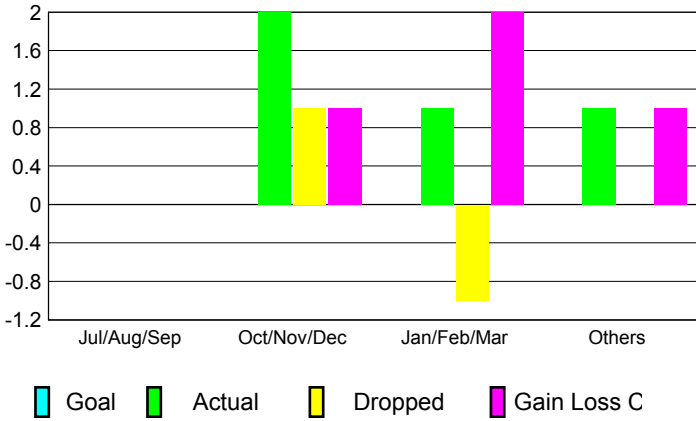

GMT: **NICOLAS JARA ORELLANA**

Location: **VENEZUELA**

GMT CA: **3**

CLUBS

Month	New Club Goal	Actual New Clubs	Actual Dropped Clubs	Gain/Loss of Clubs
2012-2013				
Jul/Aug/Sep		0	0	0
Oct/Nov/Dec		2	1	1
Jan/Feb/Mar		1	-1	2
Apr/May/Jun		1	0	1
Totals		4	0	4

Club Results 2012-2013
Goal, New, Dropped, Gain/Loss

MEMBERSHIP

Month	Net Memb Goal	Actual New Memb	Actual Dropped Memb	Gain/Loss of Memb
2012-2013				
Jul/Aug/Sep		24	71	-47
Oct/Nov/Dec		82	54	28
Jan/Feb/Mar		38	14	24
Apr/May/Jun		68	3	65
Totals		212	142	70